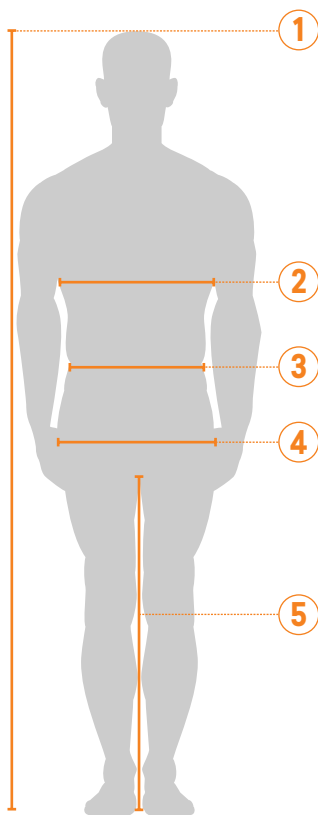

The items in the photos are just a few examples.

We produce your uniforms in endless color combinations with logos and numbers.

Sizes

In the next page you can find the charts of Panzeri's sizes for men and women with the body's measurement in centimeters. If your measures are in between two sizes, choose the smallest one for an adherent fit while the biggest one for a more comfy fit.

1 - HEIGHT

2 - CHEST

Measurement of the circumference at the widest point of the chest.

3 - WAIST

Measurement of the circumference at the narrowest part of the waist.

4 - HIPS

Measurement of the circumference at the widest part of the hips.

5 - INSIDE LEG

Measurement of the inside leg length from the crotch to the floor.

SIZES VARIATIONS

It's possible to produce longer or shorter garments. For example:

IV length V, IV length VI, IV length VII