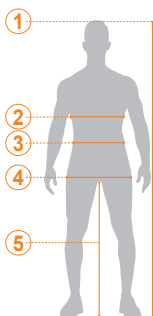

Fabrics

COTTON

FELPA - HEAVY COTTON

ELCOTTON - STRETCH COTTON

Cotton 100%

Cotton 100%

Cotton 88% - Lycra 12%

Sizes

Panzeri's sizes with the body's measurement in centimeters.

If your measures are in between two sizes, choose the smallest one for an adherent fit while the biggest one for a more comfy fit.

Size	HEIGHT	CHEST	WAIST	HIPS	INSIDE LEG
	① cm.	② cm.	③ cm.	④ cm.	⑤ cm.
00	120 - 129	65 - 72	55 - 60	70 - 76	56 - 60
0	130 - 139	72 - 79	60 - 66	76 - 82	61 - 65
I	140 - 149	79 - 86	66 - 72	82 - 88	66 - 70
II	150 - 159	86 - 92	72 - 77	88 - 92	71 - 75
III	160 - 169	92 - 98	77 - 85	92 - 98	76 - 80
IV	170 - 179	98 - 104	85 - 91	98 - 104	81 - 85
V	180 - 189	104 - 110	91 - 96	104 - 110	86 - 90
VI	190 - 199	110 - 116	96 - 102	110 - 116	91 - 95
VII	200 - 209	116 - 122	102 - 108	116 - 122	96 - 100
VIII	210 - 219	122 - 128	108 - 114	122 - 128	101 - 105

MAN