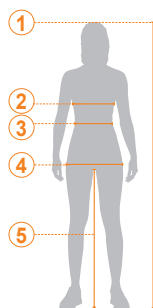

WOMAN

00	120 - 129	63 - 69	52 - 57	73 - 79	56 - 60
0	130 - 139	69 - 75	57 - 62	79 - 85	61 - 65
I	140 - 149	75 - 83	62 - 68	85 - 91	66 - 70
II	150 - 159	83 - 89	68 - 74	91 - 97	71 - 75
III	160 - 169	89 - 95	74 - 80	97 - 103	76 - 80
IV	170 - 179	95 - 101	80 - 86	103 - 109	81 - 85
V	180 - 189	101 - 107	86 - 92	109 - 115	86 - 90
VI	190 - 199	107 - 113	92 - 98	115 - 121	91 - 95
VII	200 - 209	113 - 119	98 - 104	121 - 127	96 - 100
VIII	210 - 219	119 - 126	104 - 110	127 - 133	101 - 105

SIZES VARIATIONS It's possible to produce longer or shorter garments.

For example: **IV** length **V**, **IV** length **VII**, **IV** length **III**, **IV** length **I**

Supplement