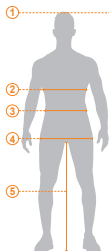

FABRICS

COTTON
Cotton 100%

X-FIT
Polyester 80% - Elastan 20%

FELPA
Cotton 100%

LIGHT COOLMAX
Polyester 100%

ELCOTTON
Cotton 88% - Lycra 12%

FILANCA
Polyester 100%

STRETCH POWER
Polyester 80% - Lycra 20%

WINDTEXTLIGHT
Polyester 100%

SIZES

Charts of Panzeri's sizes for men and women with the body's measurement in centimeters.
If your measures are in between two sizes, choose the smallest one for an adherent fit while the biggest one for a more comfy fit.

WOMAN

Size	HEIGHT	CHEST	WAIST	HIPS	INSIDE LEG
	① cm.	② cm.	③ cm.	④ cm.	⑤ cm.
00	120 - 129	63 - 69	52 - 57	73 - 79	56 - 60
0	130 - 139	69 - 75	57 - 62	79 - 85	61 - 65
I	140 - 149	75 - 83	62 - 68	85 - 91	66 - 70
II	150 - 159	83 - 89	68 - 74	91 - 97	71 - 75
III	160 - 169	89 - 95	74 - 80	97 - 103	76 - 80
IV	170 - 179	95 - 101	80 - 86	103 - 109	81 - 85
V	180 - 189	101 - 107	86 - 92	109 - 115	86 - 90
VI	190 - 199	107 - 113	92 - 98	115 - 121	91 - 95
VII	200 - 209	113 - 119	98 - 104	121 - 127	96 - 100
VIII	210 - 219	119 - 126	104 - 110	127 - 133	101 - 105

MAN

Size	HEIGHT	CHEST	WAIST	HIPS	INSIDE LEG
	① cm.	② cm.	③ cm.	④ cm.	⑤ cm.
00	120 - 129	65 - 72	55 - 60	70 - 76	56 - 60
0	130 - 139	72 - 79	60 - 66	76 - 82	61 - 65
I	140 - 149	79 - 86	66 - 72	82 - 88	66 - 70
II	150 - 159	86 - 92	72 - 77	88 - 92	71 - 75
III	160 - 169	92 - 98	77 - 85	92 - 98	76 - 80
IV	170 - 179	98 - 104	85 - 91	98 - 104	81 - 85
V	180 - 189	104 - 110	91 - 96	104 - 110	86 - 90
VI	190 - 199	110 - 116	96 - 102	110 - 116	91 - 95
VII	200 - 209	116 - 122	102 - 108	116 - 122	96 - 100
VIII	210 - 219	122 - 128	108 - 114	122 - 128	101 - 105

SIZES VARIATIONS

It's possible to produce longer or shorter garments. For example:

IV length **V**,   **IV** length **VI**,   **IV** length **VII**

IV length **III**,   **IV** length **II**,   **IV** length **I**

Supplement

panzeri®
veste lo sport

COLOURS

+ SCREEN PRINT